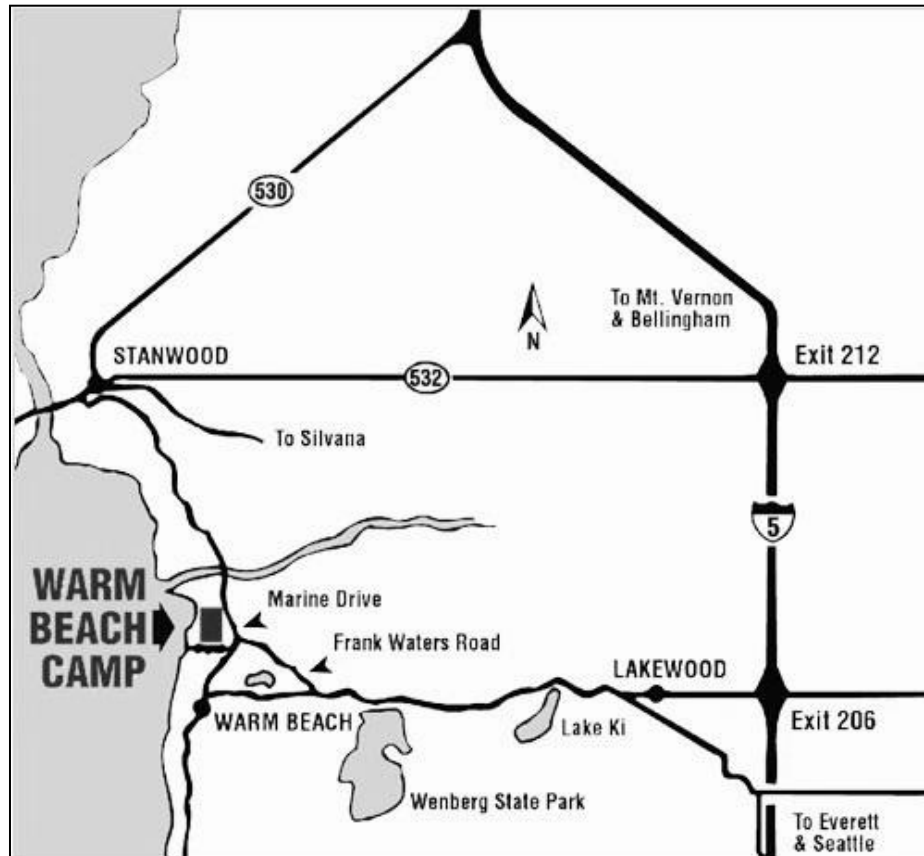

67th WASHINGTON/BRITISH COLUMBIA JUNIOR CLASSICAL LEAGUE CONVENTION

GETTING TO WARM BEACH CAMP

Warm Beach Christian Camps & Conference Center
20800 Marine Dr.
Stanwood, WA 98292
360-652-7575 / 800-228-6724

From Points North (Mt. Vernon, Bellingham)

- Going south on I-5 take exit 212 (Stanwood/Camano Island).
- Turn right onto Hwy 532 and travel approximately 5 ¼ miles west to Stanwood.
- Turn left at the 4th light onto 88th Ave. NW and go ¼ mile to stop sign.
- Turn right onto Marine Drive and travel south for approximately 4 miles to camp entrance on the right.

From Points South (Marysville, Everett)

- Going north on I-5 take exit 206 (172nd St. NE)
- Turn left onto 172nd St. NE, cross over freeway, and proceed approximately 2 ¼ miles to stop sign.
- Turn right onto Hwy 531 (Lakewood Road) and travel approximately 6 miles to the stop sign at Marine Drive.
- Turn right onto Marine Drive and go approximately 1 ¼ miles to camp entrance on the left.